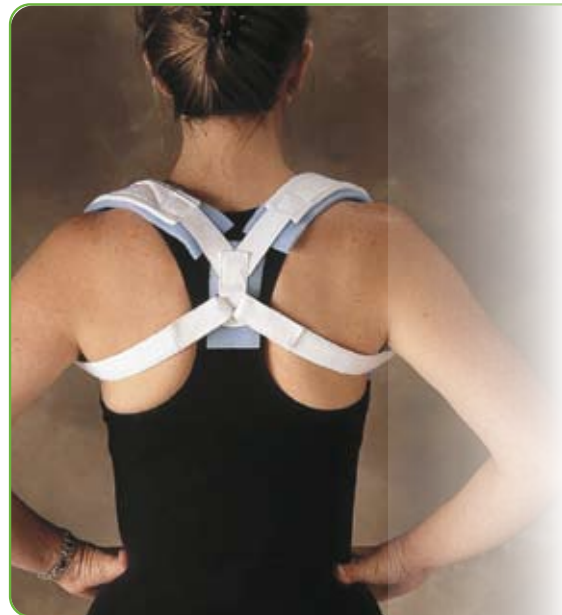

Clavicle posture support

Heavy padded clavicle splint

Features & benefits

- ▶ Front closure for easy adjustment
- ▶ Thick foam liners for optimal comfort and compliance
- ▶ One size fits most adults

Features & benefits

- ▶ Combines felt and foam padded straps for better comfort and compliance
- ▶ Available in 5 different sizes (XS-XL)

Ideal application

- ▶ Conservative treatment of clavicle fractures
- ▶ Encourages correct posture