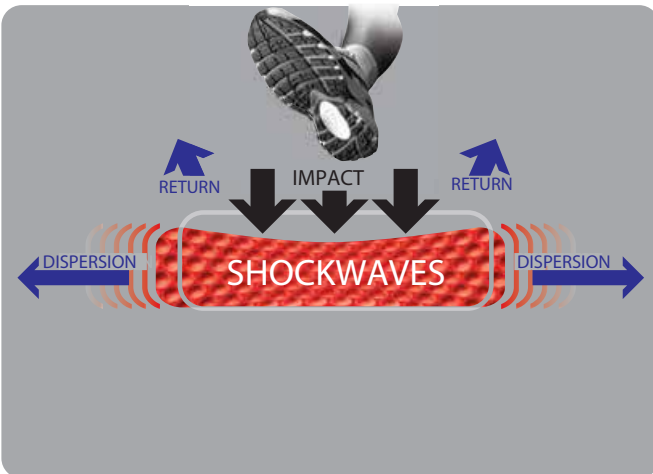

Foot: Performance Insoles

Sorbothane Performance Insoles

We're always a step ahead...

Our unique world leading technology is now even more advanced to give maximum performance with every impact.

- Unrivalled shock absorption
- 100% effective with every stride
- Up to 30% lighter
- Nano silver antibacterial technology for maximum comfort
- New cutting edge pack design

Medical professionals recommend Sorbothane.

Sorbothane insoles can help limit the trauma caused to a body during exercise, such as back problems, joint pain, tendonitis, fatigue fractures and knee pain. They help prevent and re-occurrence of old injuries and offer unrivalled comfort.

Shockwaves are created every time your feet strike the ground, causing damage to joints, muscles, ligaments and tendons.

Sorbothane's unique visco-elastic material mimics the characteristics of human flesh, and at the moment of impact changes shape to disperse shockwaves sideways.