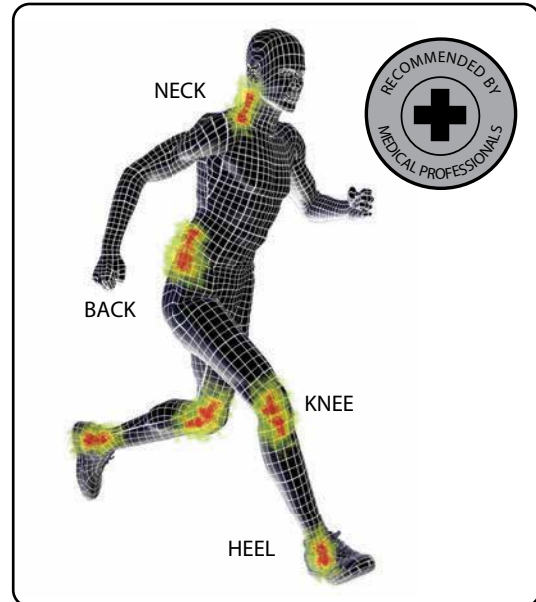

Foot: Performance Insoles

Sorbothane Performance Insoles

We're always a step ahead...

Our unique world leading technology is now even more advanced to give maximum performance with every impact.

- Unrivalled shock absorption
- 100% effective with every stride
- Up to 30% lighter
- Nano silver antibacterial technology for maximum comfort
- New cutting edge pack design

Medical professionals recommend Sorbothane.

Sorbothane insoles can help limit the trauma caused to a body during exercise, such as back problems, joint pain, tendonitis, fatigue fractures and knee pain. They help prevent and re-occurrence of old injuries and offer unrivalled comfort.

Shockwaves are created every time your feet strike the ground, causing damage to joints, muscles, ligaments and tendons.

Sorbothane's unique visco-elastic material mimics the characteristics of human flesh, and at the moment of impact changes shape to disperse shockwaves sideways.

Foot: Performance Insoles

1) Single Strike Shock Stopper

Ideal application

Ideally suited for **low** shock absorption sport & activities

Features & benefits

- Ideal for activities where the heel is subjected to impact shock
- Suitable for all sports footwear
- Replaces existing insole
- Anti-bacterial